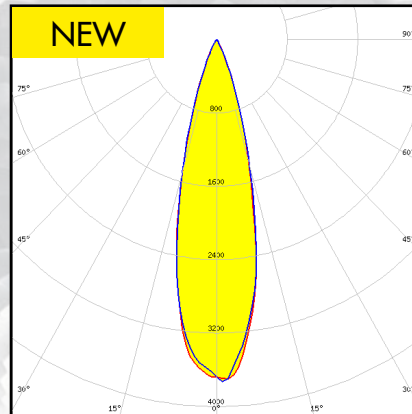

C16124_OLGA-M
CA16128_OLGA-M