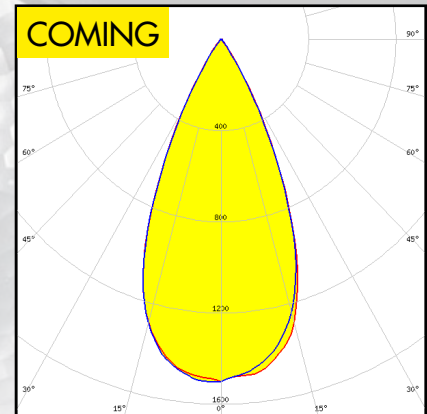

C16125_OLGA-W
CA16128_OLGA-W

ORDERING INFORMATION

Go to www.ledil.com/olga for ordering codes and latest product specifications.