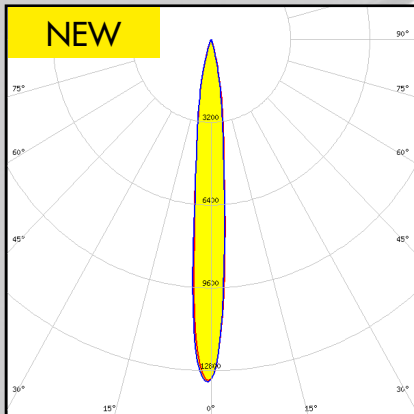

COMPATIBILITY

- Compatible with up to 7070 size LED packages

C16123_OLGA-S
CA16127_OLGA-S