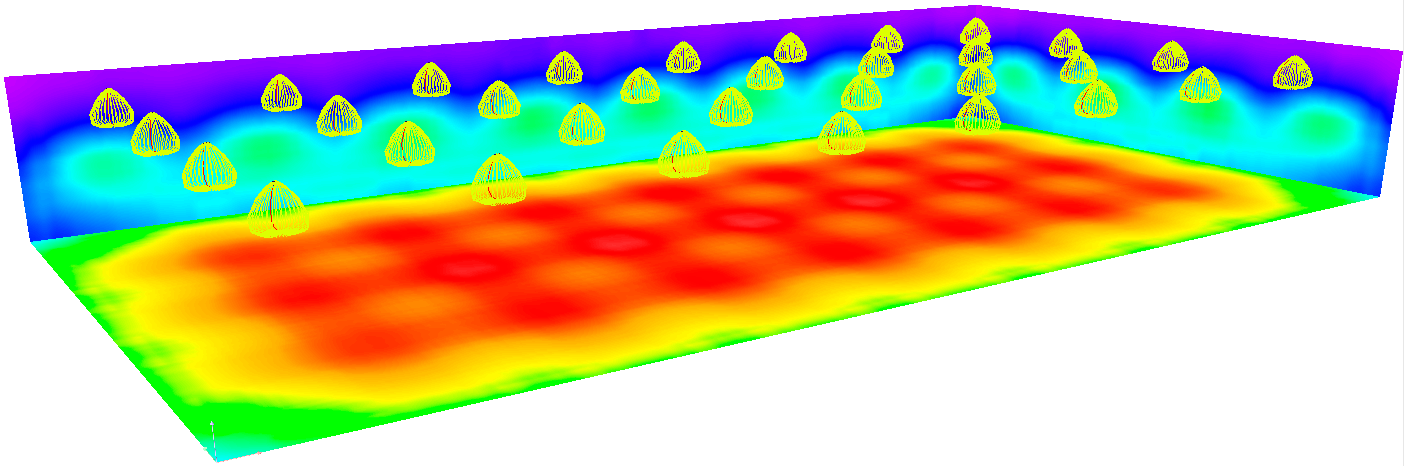

# Typical Application Example

## Application simulation

## Optics used

### CS14263\_HB-IP-2X6-WWW

- Dimensions: 173 x 71.4 mm
- Height: 11.4 mm
- Typical FWHM: 98°
- Typical efficiency: 94%
- Precision-molded from optical grade PMMA
  - UL94 HB rated material with operating rating -40°C to +80°C